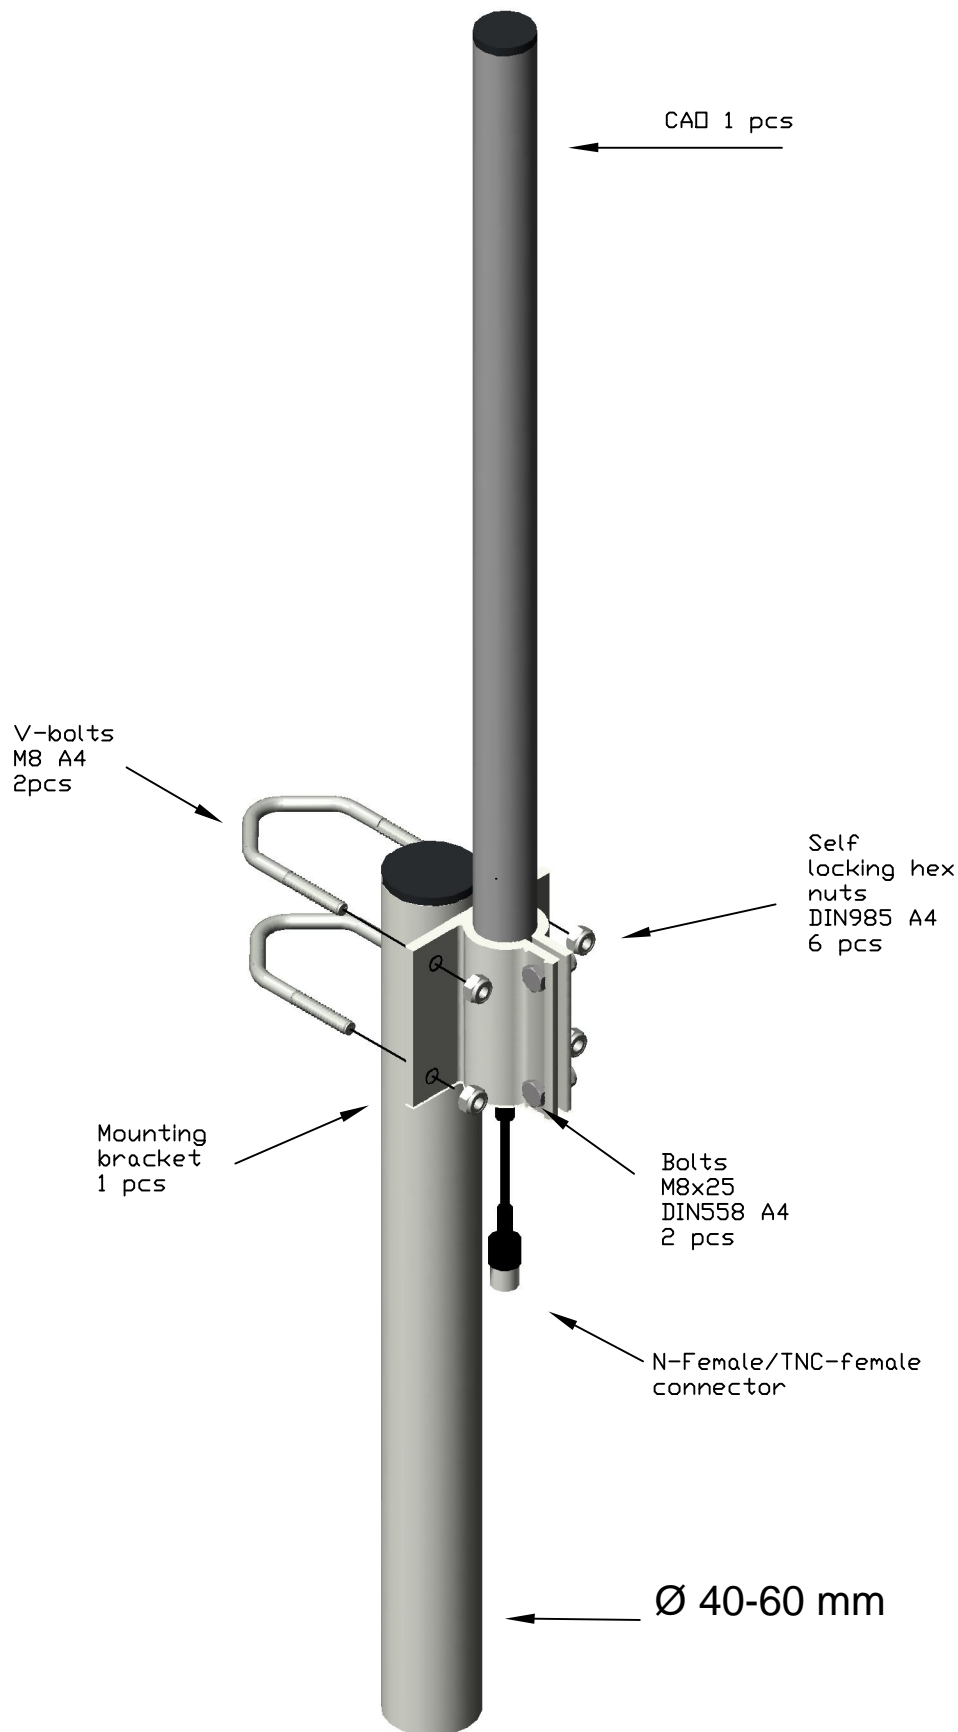

# ComAnt CAO Installation instruction

For proper weather protection all connectors and cable junctions should be covered by self-amalgamating tape or equivalent